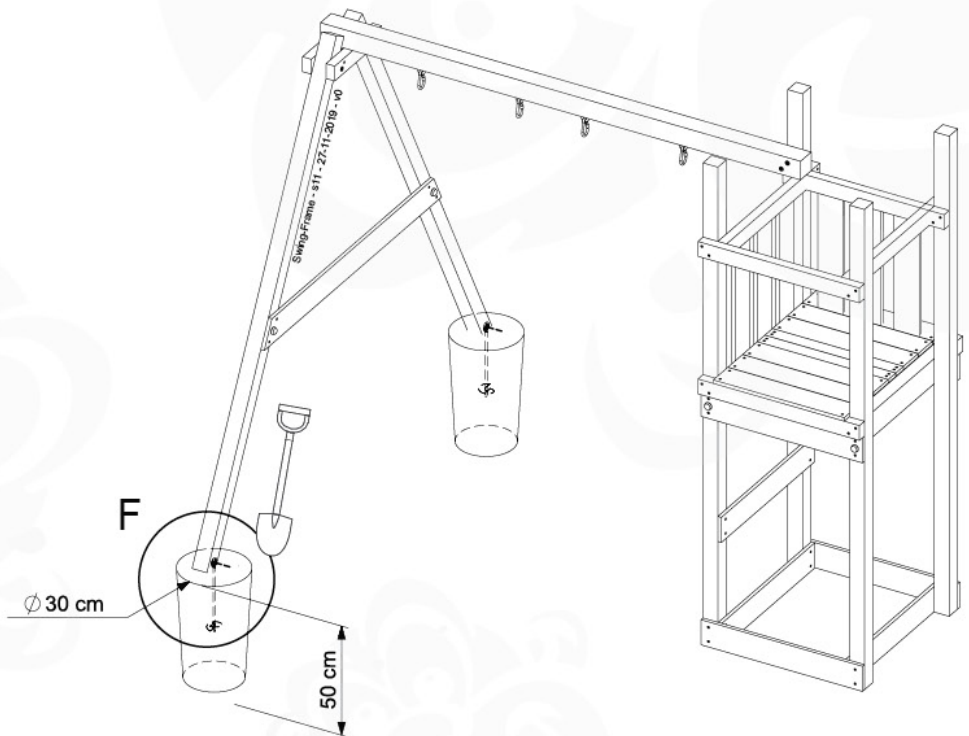

min. 35 cm

Anchoring Ground Fixation

Concrete Fixation

CONCRETE
20 L / 40 kg

Safety issues