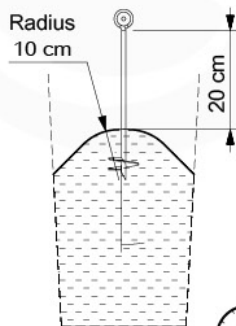

min. 35 cm

Anchoring Ground Fixation

Concrete Fixation

CONCRETE
20 L / 40 kg

Safety issues